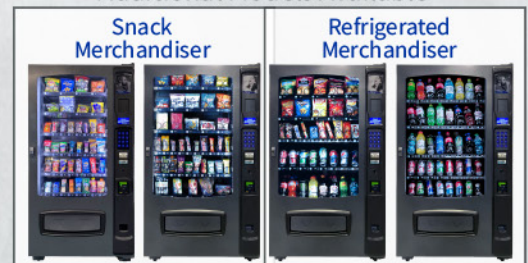

Additional Models Available

NAMA LISTED

seaga.com • 815.297.9500 • sales@seaga.com
700 Seaga Drive, Freeport, IL 61032 USA