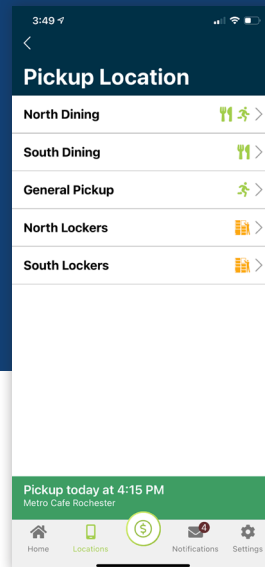

Download the Connect & Pay app to your mobile device

Create & Fund Account in the Connect & Pay app

Link to OrderAhead location and tap the locker

Checkout with your order ahead as normal

View locker receipt QR and 6 digit code used for order pickup