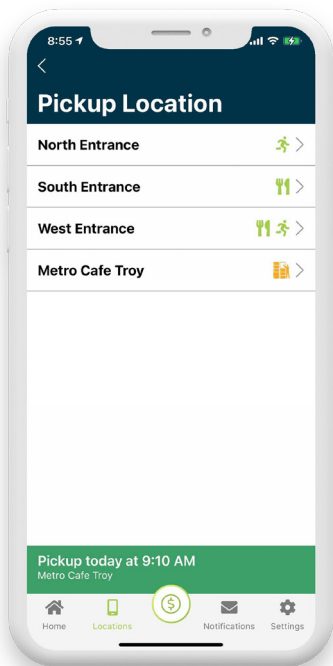

Order Ahead with Delivery Lockers

Tech enabled, people-powered onsite food pickup

Introducing Delivery Lockers powered by USI and 365 Retail Markets

With our Dining and OrderAhead Services, you can provide streamlined contactless food delivery and pick up stations with Delivery Lockers.

Available on the
App Store

ANDROID APP ON
Google play

Café food pickup is now simplified! USI's innovative food locker technology provides an easy and secure option to pick up orders, at the customer's preferred time.

- Compatible with Connect & Pay app or connectandpay.com
- Eliminate waiting in lines
- Reduce face-to-face interaction
- Easy to use, secure and tamper proof
- Create pick-up efficiencies—reduces order mix-up/confusion
- Compact designs allow for maximum sales volume

Download the Connect & Pay app to your mobile device

Create & Fund Account in the Connect & Pay app

Link to OrderAhead location and tap the locker

Checkout with your order ahead as normal

View locker receipt QR and 6 digit code used for order pickup