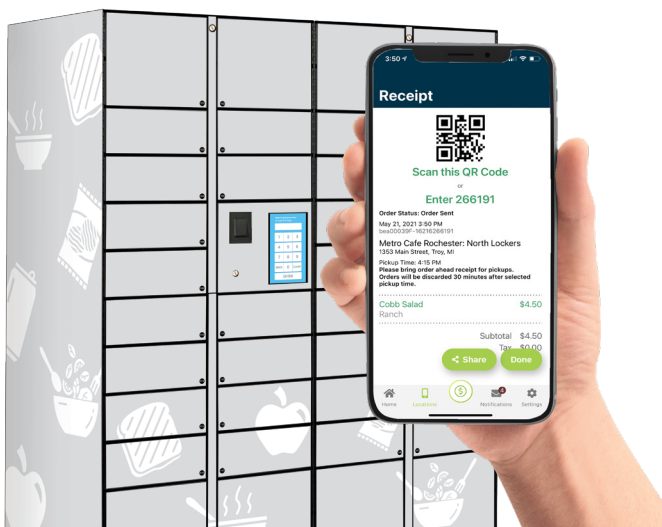

Download the Connect & Pay app to your mobile device

Create & Fund Account in the Connect & Pay app

Link to OrderAhead location and tap the locker

Checkout with your order ahead as normal

View locker receipt QR and 6 digit code used for order pickup

Scale with your locations!

Add up to six locker bays to meet your customers needs.

Model Compatibility:

Model 3641 control locker (18 door) (standalone)

Model 3642 satellite locker (20 door)

It's the next generation of onsite delivery! Get USI's Delivery Lockers today!