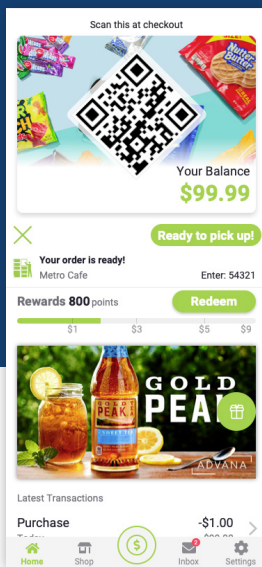

Download the Connect & Pay app to your mobile device

Create & Fund Account in the Connect & Pay app

Link to OrderAhead location and tap the locker

Checkout with your order ahead as normal

View locker receipt QR and 6 digit code used for order pickup