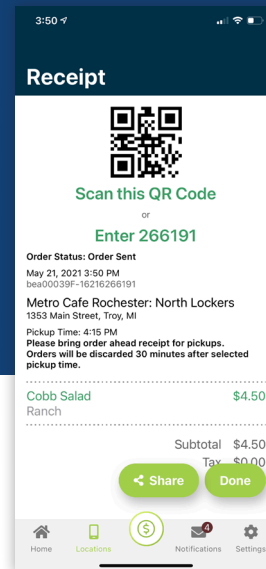

Download the Connect & Pay app to your mobile device

Create & Fund Account in the Connect & Pay app

Link to OrderAhead location and tap the locker

Checkout with your order ahead as normal

View locker receipt QR and 6 digit code used for order pickup